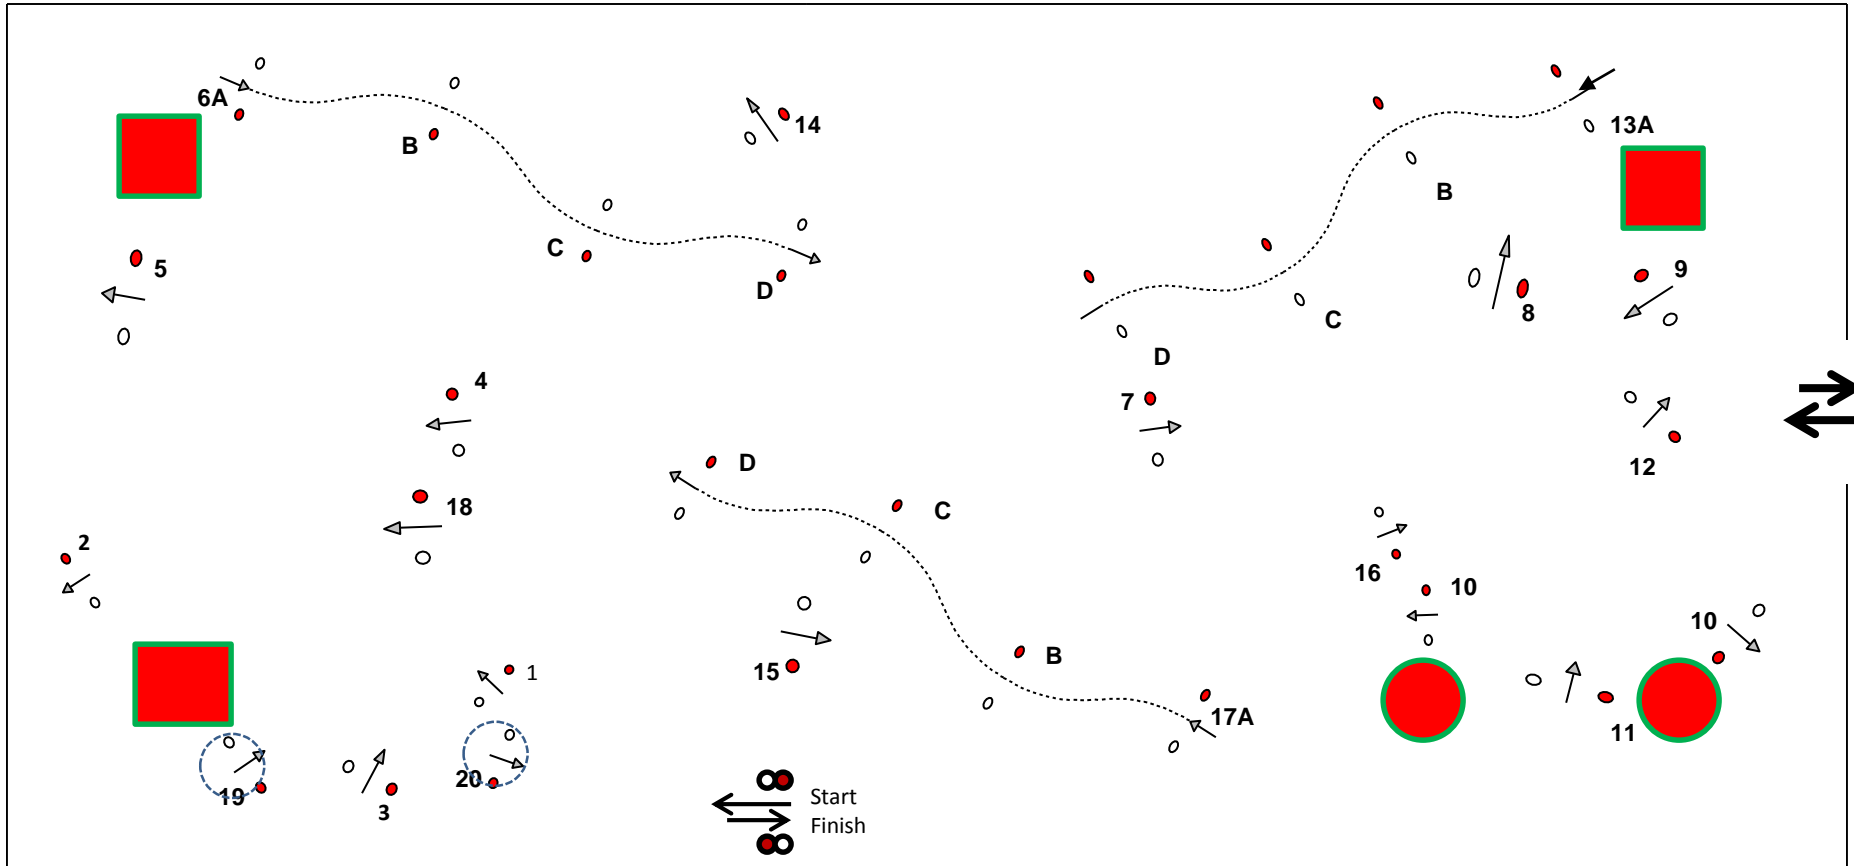

CONES COURSE MAP – 07/09/2014

Distance 730 m

Time Allowed. 191 Secs / 3 Min 11 secs

 5cm narrower

JURY

Design: Richard Nicoll